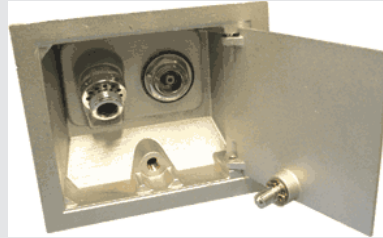

Triple Basins

ITEM	DESCRIPTION	PRICE
AKP50650	AK Industries 18"x36" Triple Poly Basin w/Lid, North or South Vent & West to East Flow AK Industries 18"x6" Poly Basin Extension AK Industries 18"x12" Poly Basin Extension	

PRICES ARE SUBJECT TO CHANGE WITHOUT NOTICE